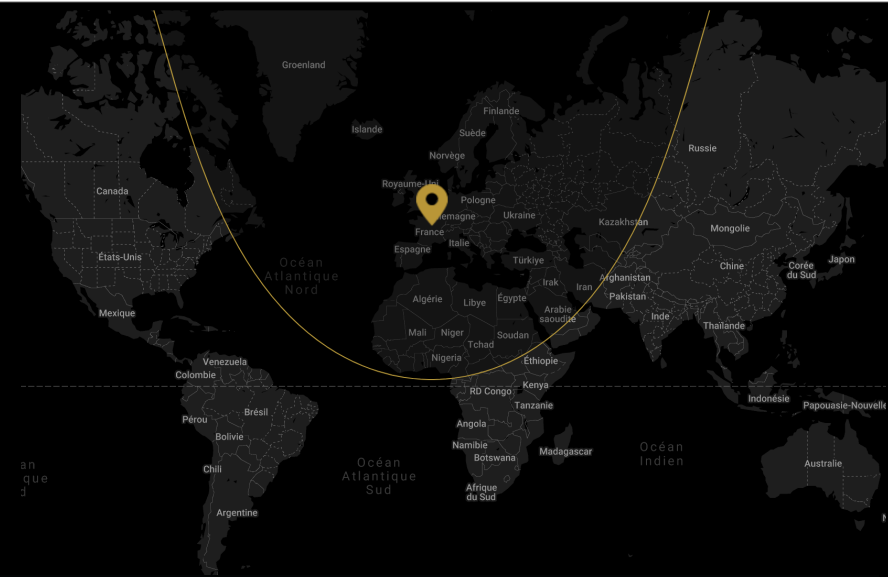

Gulfstream G280

 Passengers : Up to 9

 Max Range : 3,600 NM - 6,667 km

 Pets : Yes

 Restroom : Yes

Luxaviation. Experienced privately since 1964

luxaviation^{one} 

Gulfstream G280