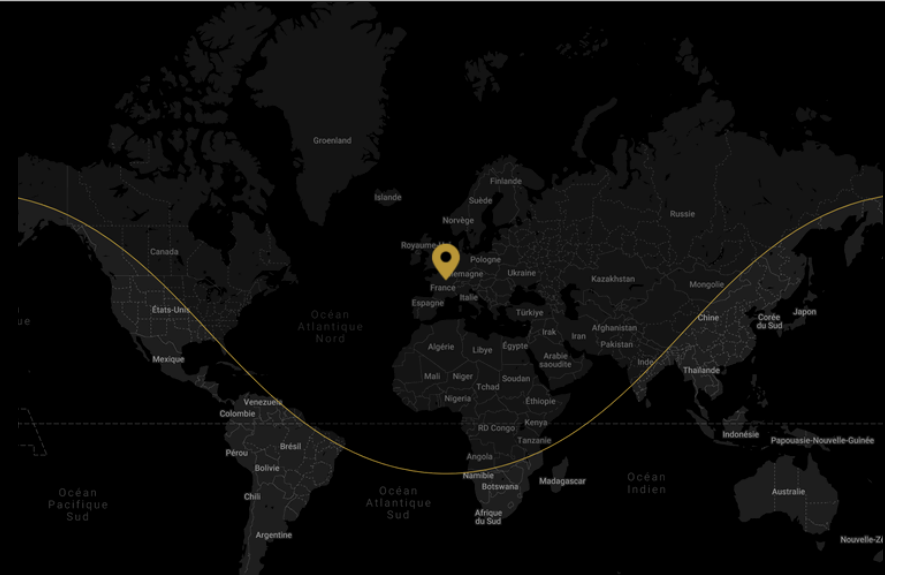

Luxaviation. Experienced privately since 1964

luxaviation^{one}